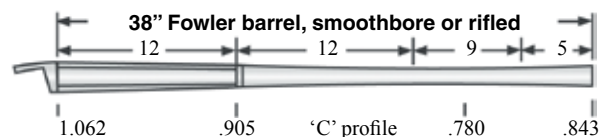

Fowler or rifle barrel, 38" octagon-to-round by Colerain:

Colerain's 38" fowler barrel is ideal for a smoothbore fowling gun. Price includes the breech plug, installed and match-marked. Our 38" barrels are 1.062" at breech, .780" at waist, .843" at muzzle.

Part#	caliber	length	profile	weight	twist	Price
#Cole-20-38	20 ga	38"	C	3.6 lb	smooth	$199.00
#Cole-54-38	.54	38"	C	4.2 lb	1-56"	$225.00
#Cole-58-38	.58	38"	C	3.9 lb	1-66"	$225.00