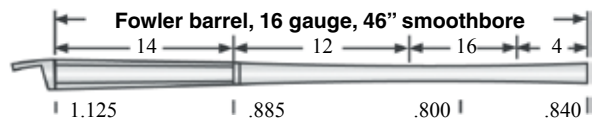

Fowler, 16 ga. 46" smoothbore, octagon-to-round barrel:

Our 46", octagon-to-round, 16 gauge, smoothbore barrel is ideal for fullstock flint fowling guns, fusils, and muskets. Flared tang plug is installed.

Part#	caliber	length	weight	twist	Price
#Cole-Fowl-46-16	.660	46"	3.7 lb	smooth	$225.00