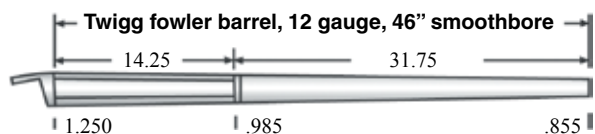

Twigg Fowler, 12 ga. 46" smoothbore, octagon-to-round:

Our 46" Twigg smooth bore fowler barrel is made for fullstock and halfstock flint fowling guns, fusils, and muskets. Flared tang plug is installed.

Part#	caliber	length	weight	twist	Price
#Cole-Twigg-12	.730	46"	3.7 lb	smooth	$260.00