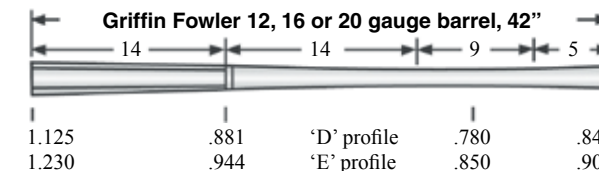

Griffin Fowler barrel, 42" octagon-to-round:

Our 42" smooth bore barrel is made for a fullstock flint fowling gun, fusil, or musket. The tapered octagon breech is 14" long, with a wedding band transition to tapered round. It flares slightly larger at the muzzle.

Our Griffin fowler 12 gauge 42" barrel has a 1.230" octagon breech, .850" round waist, .900" round muzzle. Breech is threaded 7/8-14 for the Griffin fowler plug and tang, not included.

Our Griffin fowler 16 or 20 gauge 42" barrels have a 1.125" octagon breech, .780" round waist, .843" round muzzle. Breech is threaded 7/8-14 for the Griffin fowler plug and tang, not included.

We recommend the Griffin Fowler hooked plug, tang, and wax cast furniture shown in *The Rifle Shoppe Catalog*.

Our Griffin Fowler barrel is thicker, but lighter than our 44" Fowler barrel, due to greater taper and flare.

Part#	gauge	length	profile	weight	twist	Price
#Cole-Grif-12	12	42"	E	3.6 lb	smooth	$225.00
#Cole-Grif-16	16	42"	D	3.0 lb	smooth	$225.00
#Cole-Grif-20	20	42"	D	3.7 lb	smooth	$225.00
#Cole-Grif-62	.62 cal.	42"	D	3.6 lb	rifled	$225.00