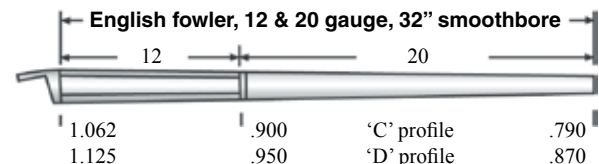

English Fowler, 12 & 20 ga. 32" smoothbore, octagon-to-round:

Colerain's 32" fowler barrel is ideal for a smoothbore fowling gun. Includes flared tang plug.

Part#	caliber	length	profile	weight	twist	Price
#Cole-EF-12-32	.730	32"	D	3.1 lb	smooth	$200.00
#Cole-EF-20-32	.620	32"	C	3.4 lb	smooth	$200.00

Visit our website for our line of authentic barrel stamps
<http://www.trackofthewolf.com>