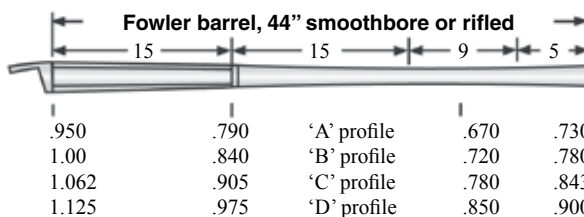

Fowler, 16 ga. 46" smoothbore, octagon-to-round barrel:

Our 46", octagon-to-round, 16 gauge, smoothbore barrel is ideal for fullstock flint fowling guns, fusils, and muskets. Flared tang plug is installed.

Part#	caliber	length	weight	twist	Price
#Cole-Fowl-46-16	.660	46"	3.7 lb	smooth	\$225.00

Twigg Fowler, 12 ga. 46" smoothbore, octagon-to-round:

Our 46" Twigg smooth bore fowler barrel is made for fullstock and halfstock flint fowling guns, fusils, and muskets. Flared tang plug is installed.

Part#	caliber	length	weight	twist	Price
#Cole-Twigg-12	.730	46"	3.7 lb	smooth	\$260.00

Octagon-to-Round Barrels, smoothbore or rifled

Fowler barrel, 44" octagon-to-round by Colerain:

Fancy 44" fowler barrel, smoothbore or rifled, tapered octagon-to-round, in three profiles. The tapered octagon breech is 15" long, with a wedding band transition to tapered round, which flares slightly at the muzzle. Price includes the plug, installed and match-marked.

Our 'A' profile barrel has a .950" octagon breech, .670" round waist, .730" round muzzle, rifled .36 or .40 caliber.

Our 'B' profile barrel has a 1.00" octagon breech, .720" round waist, .780" round muzzle, rifled .40 or .45 caliber.