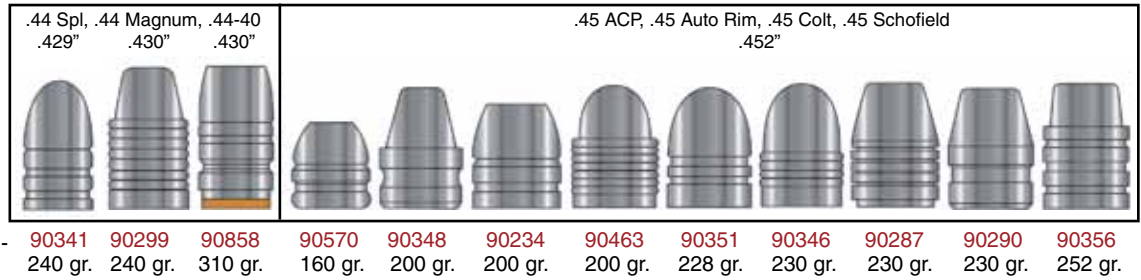

#Lee-
(Number)
Double cavity -

90341	90299	90858	90570	90348	90234	90463	90351	90346	90287	90290	90356
240 gr.	240 gr.	310 gr.	160 gr.	200 gr.	200 gr.	200 gr.	228 gr.	230 gr.	230 gr.	230 gr.	252 gr.