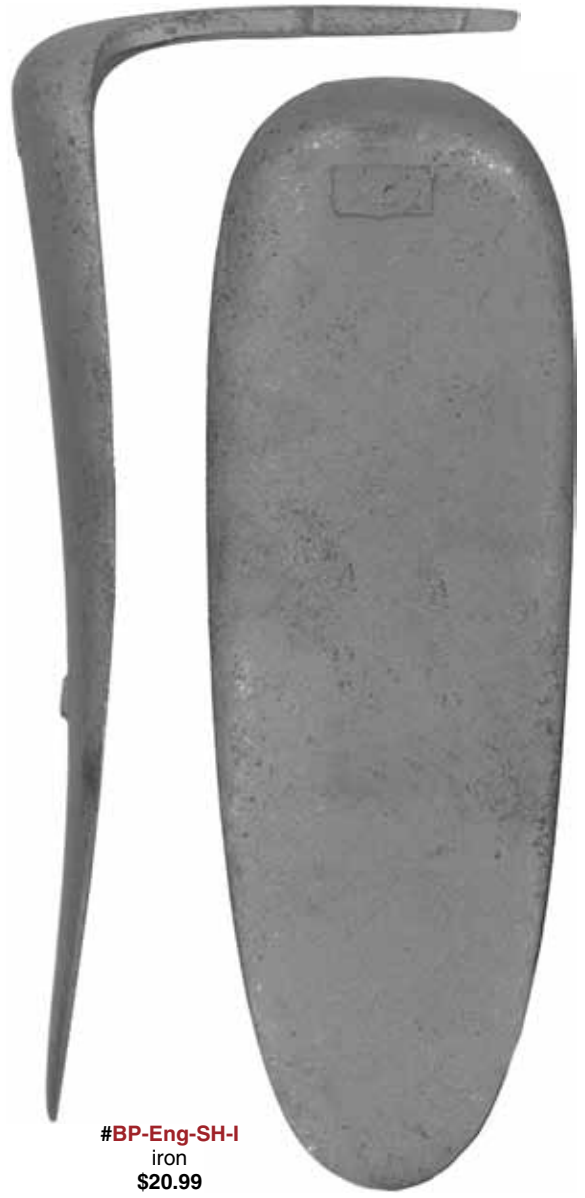

#BP-Eng-SH-I
iron **$20.99**